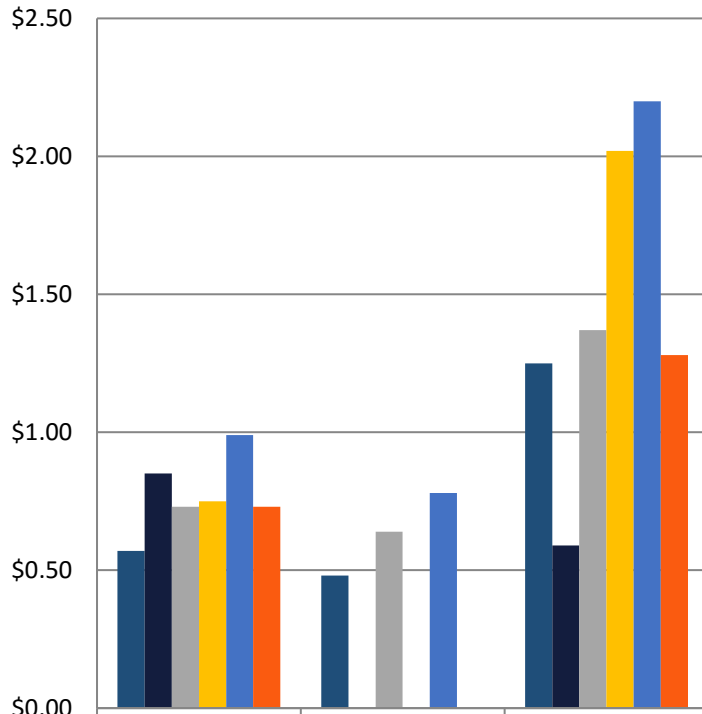

FY 17 Comparison of Per Diem Rates with Peer Institutions Mice and Rats

	Mice (Conv Housing)	Mice (Vent Cages)	Rats
University of Illinois Urbana-Champaign (DAR)	0.57	0.48	1.25
University of Illinois Chicago	0.85	0	0.59
University of Michigan	0.73	0.64	1.37
University of Minnesota	0.75	0	2.02
Ohio State University	0.99	0.78	2.2
Northwestern University	0.73	0	1.28