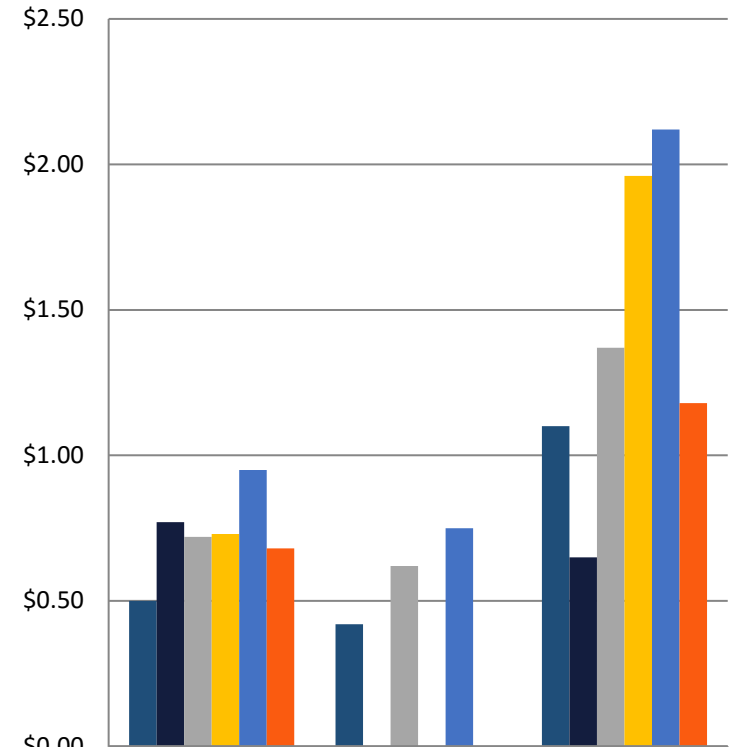

FY 15 Comparison of Per Diem Rates with Peer Institutions Mice & Rats

	Mice (Conv Housing)	Mice (Vent Cages)	Rats
University of Illinois Urbana-Champaign (DAR)	0.5	0.42	1.1
University of Illinois Chicago	0.77	0	0.65
University of Michigan	0.72	0.62	1.37
University of Minnesota	0.73	0	1.96
Ohio State University	0.95	0.75	2.12
Northwestern University	0.68	0	1.18