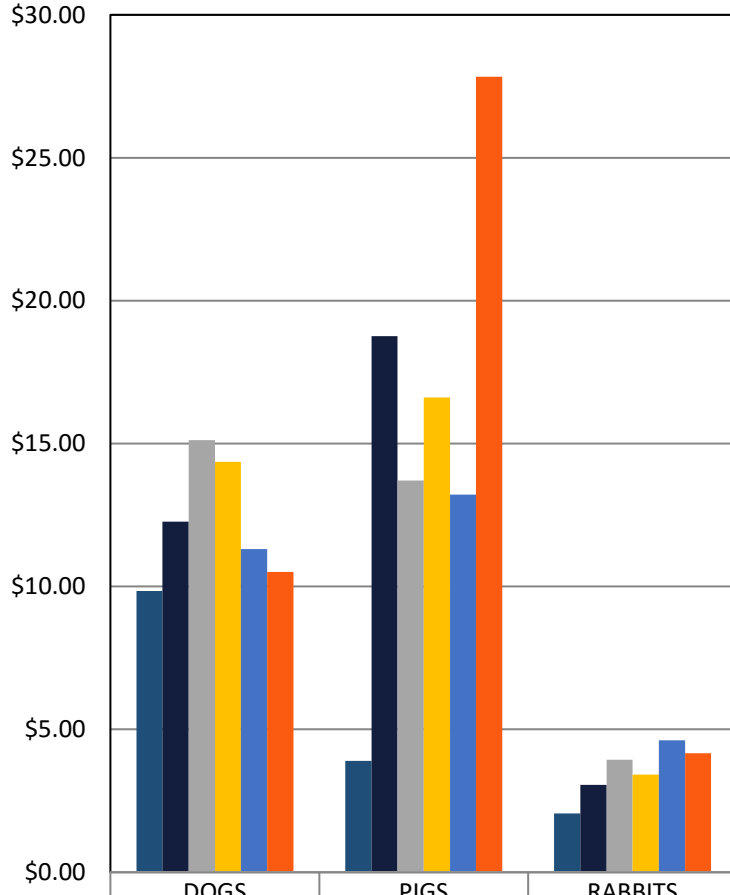

FY 17 Comparison of Per Diem Rates with Peer Institutions Dogs, Pigs, Rabbits

Institution	DOGS	PIGS	RABBITS
University of Illinois Urbana-Champaign (DAR)	9.84	3.9	2.05
University of Illinois Chicago	12.27	18.76	3.06
University of Michigan	15.12	13.7	3.94
University of Minnesota	14.363	16.61	3.42
Ohio State University	11.31	13.21	4.61
Northwestern University	10.5	27.83	4.16

FY 15 Comparison of Per Diem Rates with Peer Institutions Dogs, Pigs, Rabbits

Institution	DOGS	PIGS	RABBITS
University of Illinois Urbana-Champaign (DAR)	9.18	3.32	1.56
University of Illinois Chicago	11.13	18.76	2.77
University of Michigan	15.12	13.7	3.92
University of Minnesota	14.2	16.05	3.32
Ohio State University	14.08	12.39	4.39
Northwestern University	9.54	16.9	3.81