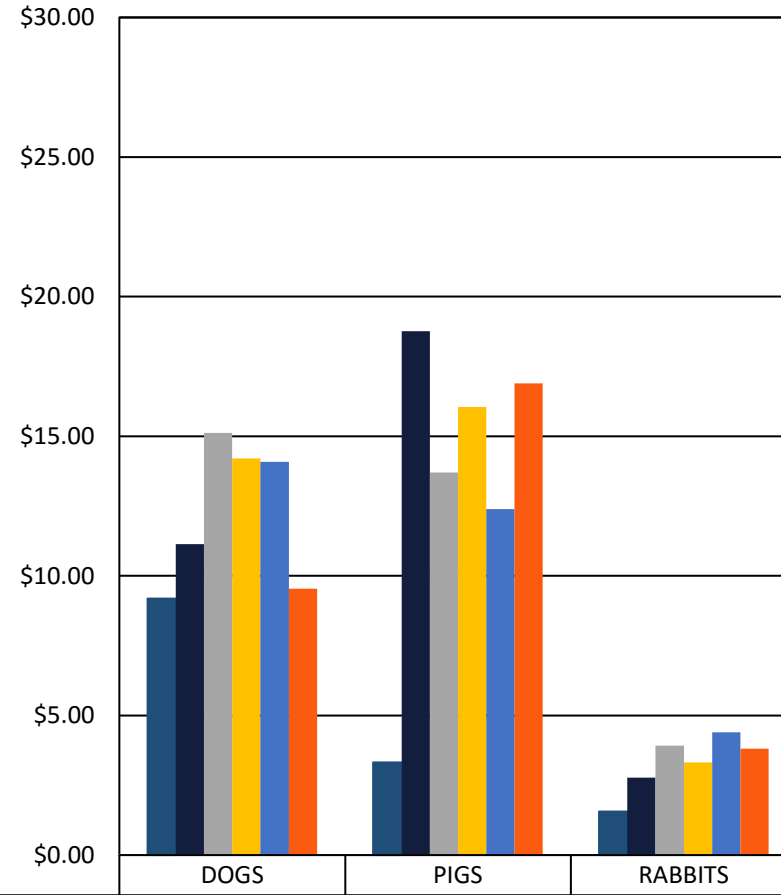

FY 17 Comparison of Per Diem Rates with Peer Institutions Dogs, Pigs, Rabbits

Institution	DOGS	PIGS	RABBITS
University of Illinois Urbana-Champaign (DAR)	9.84	3.9	2.05
University of Illinois Chicago	12.27	18.76	3.06
University of Michigan	15.12	13.7	3.94
University of Minnesota	14.363	16.61	3.42
Ohio State University	11.31	13.21	4.61
Northwestern University	10.5	27.83	4.16

FY 15 Comparison of Per Diem Rates with Peer Institutions Dogs, Pigs, Rabbits

Institution	DOGS	PIGS	RABBITS
University of Illinois Urbana-Champaign (DAR)	9.18	3.32	1.56
University of Illinois Chicago	11.13	18.76	2.77
University of Michigan	15.12	13.7	3.92
University of Minnesota	14.2	16.05	3.32
Ohio State University	14.08	12.39	4.39
Northwestern University	9.54	16.9	3.81